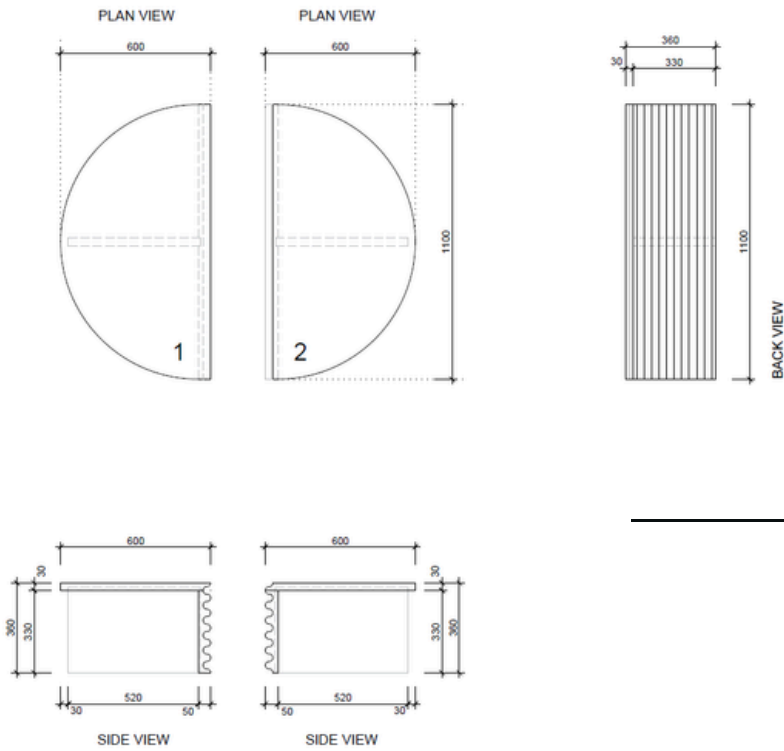

# Overall Measurements

## CENTRE TABLE

Length - 600mm  
 Width - 1100mm  
 Height - 360mm  
 weight - 90 Kg per unit

— Measurements in Millimetres

———— Sample image. Colours may vary according to customer choice.