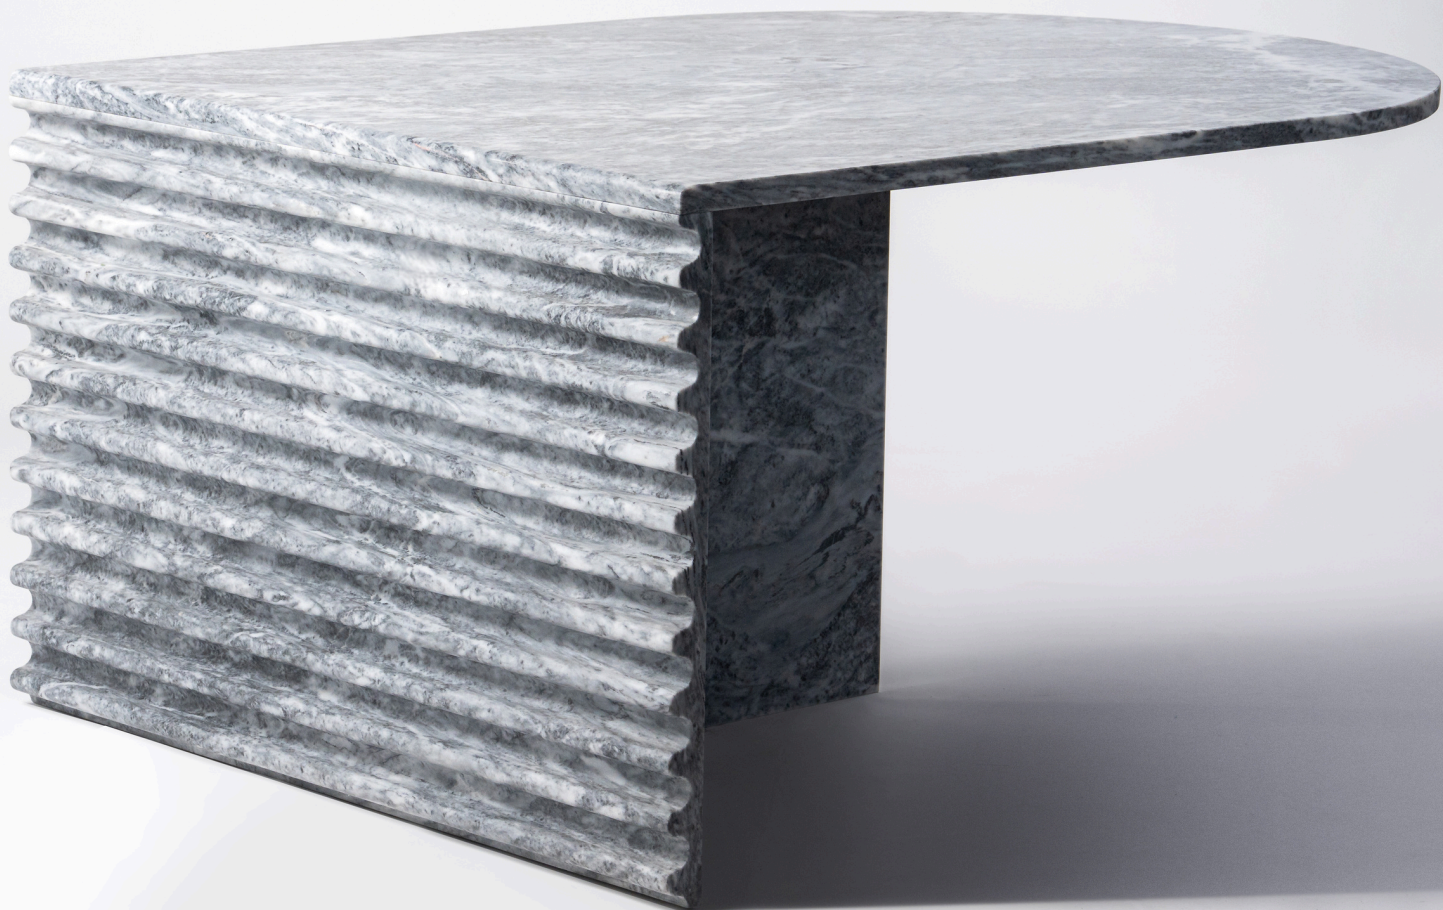

———— Sample image. Colours may vary according to customer choice.

DUETO COLLECTION

DINING TABLE

The DUETO Dining Table interprets the concept of duality in an imposing way. The fusion of colours, textures and volumes gives it visual and structural balance, creating a subtle but undeniable impact. With a bold design and excellent craftsmanship, this table is not only a meeting point, but a statement of design and material.